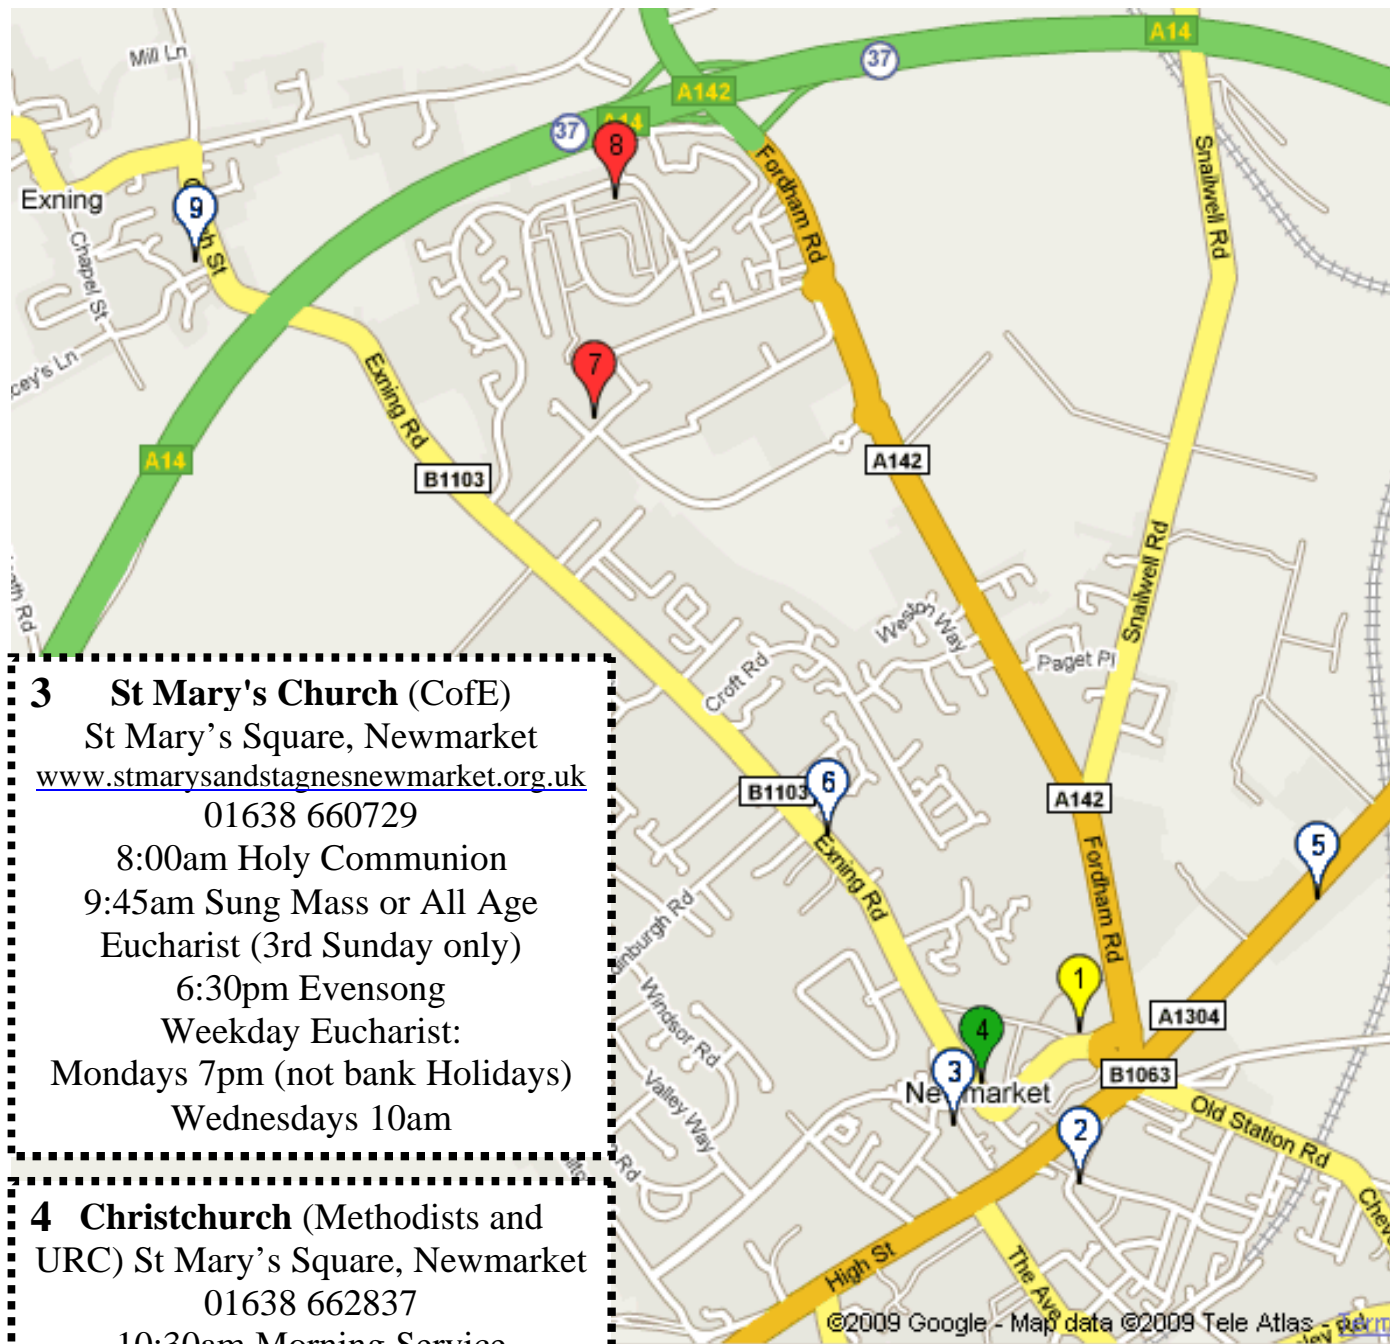

1 Our Lady & St Etheldreda

(RC) 14 Exeter Road, Newmarket

01638 662492

www.olise.co.uk

01638 662429

Saturday 6:30pm

Sunday 10:30am

Monday 9:15am

Tuesday: 12:00

Thursday 6:30am

Friday 12:00pm

2 All Saints Church, (CofE)

All Saints Road, Newmarket

01638 662514

www.allsaintsnewmarket.org

Every Sunday 9:00am Holy
Communion (BCP)

1st Sunday 10:15am Family Service

2nd Sunday 10:15am Holy
Communion

3rd Sunday 10:15am Morning Praise
06:30pm Evening Prayer

4th Sunday 10:15am Holy
Communion

06:30pm Evening Praise

5th Sunday 10:15am Songs of Praise

Crèche, Junior Church (3-12yr),
Messengers (13+yr)

3 St Mary's Church (CofE)

St Mary's Square, Newmarket

www.stmarysandstagnesnewmarket.org.uk

01638 660729

8:00am Holy Communion

9:45am Sung Mass or All Age

Eucharist (3rd Sunday only)

6:30pm Evensong

Weekday Eucharist:

Mondays 7pm (not bank Holidays)

Wednesdays 10am

4 Christchurch (Methodists and

URC) St Mary's Square, Newmarket

01638 662837

10:30am Morning Service

10:30am Sunday School

6:30pm Evening Service

Version: 21/11/09

Download more leaflets from:

www.newmarketchurches.co.uk

Enjoying Newmarket's nightlife? Our Town
Pastors are looking after you!

www.newmarkettownpastors.org